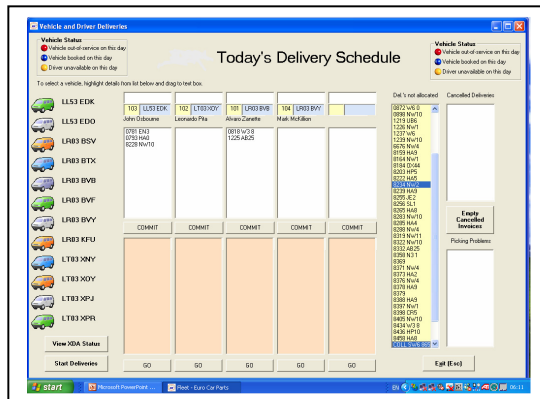

TOMTOM Worker
TOMTOM WebFLEET
Microsoft MapPoint
FLEET MapPoint Plan
FLEET Mobile Worker
Wireless Warehouse
FLEET Pictures
POD & Telematics data
ERP data
Etc.

M.S.A. Ltd MSA House 75 Kingsway Rochdale Lancs. OL16 5HN 0870 758 0168